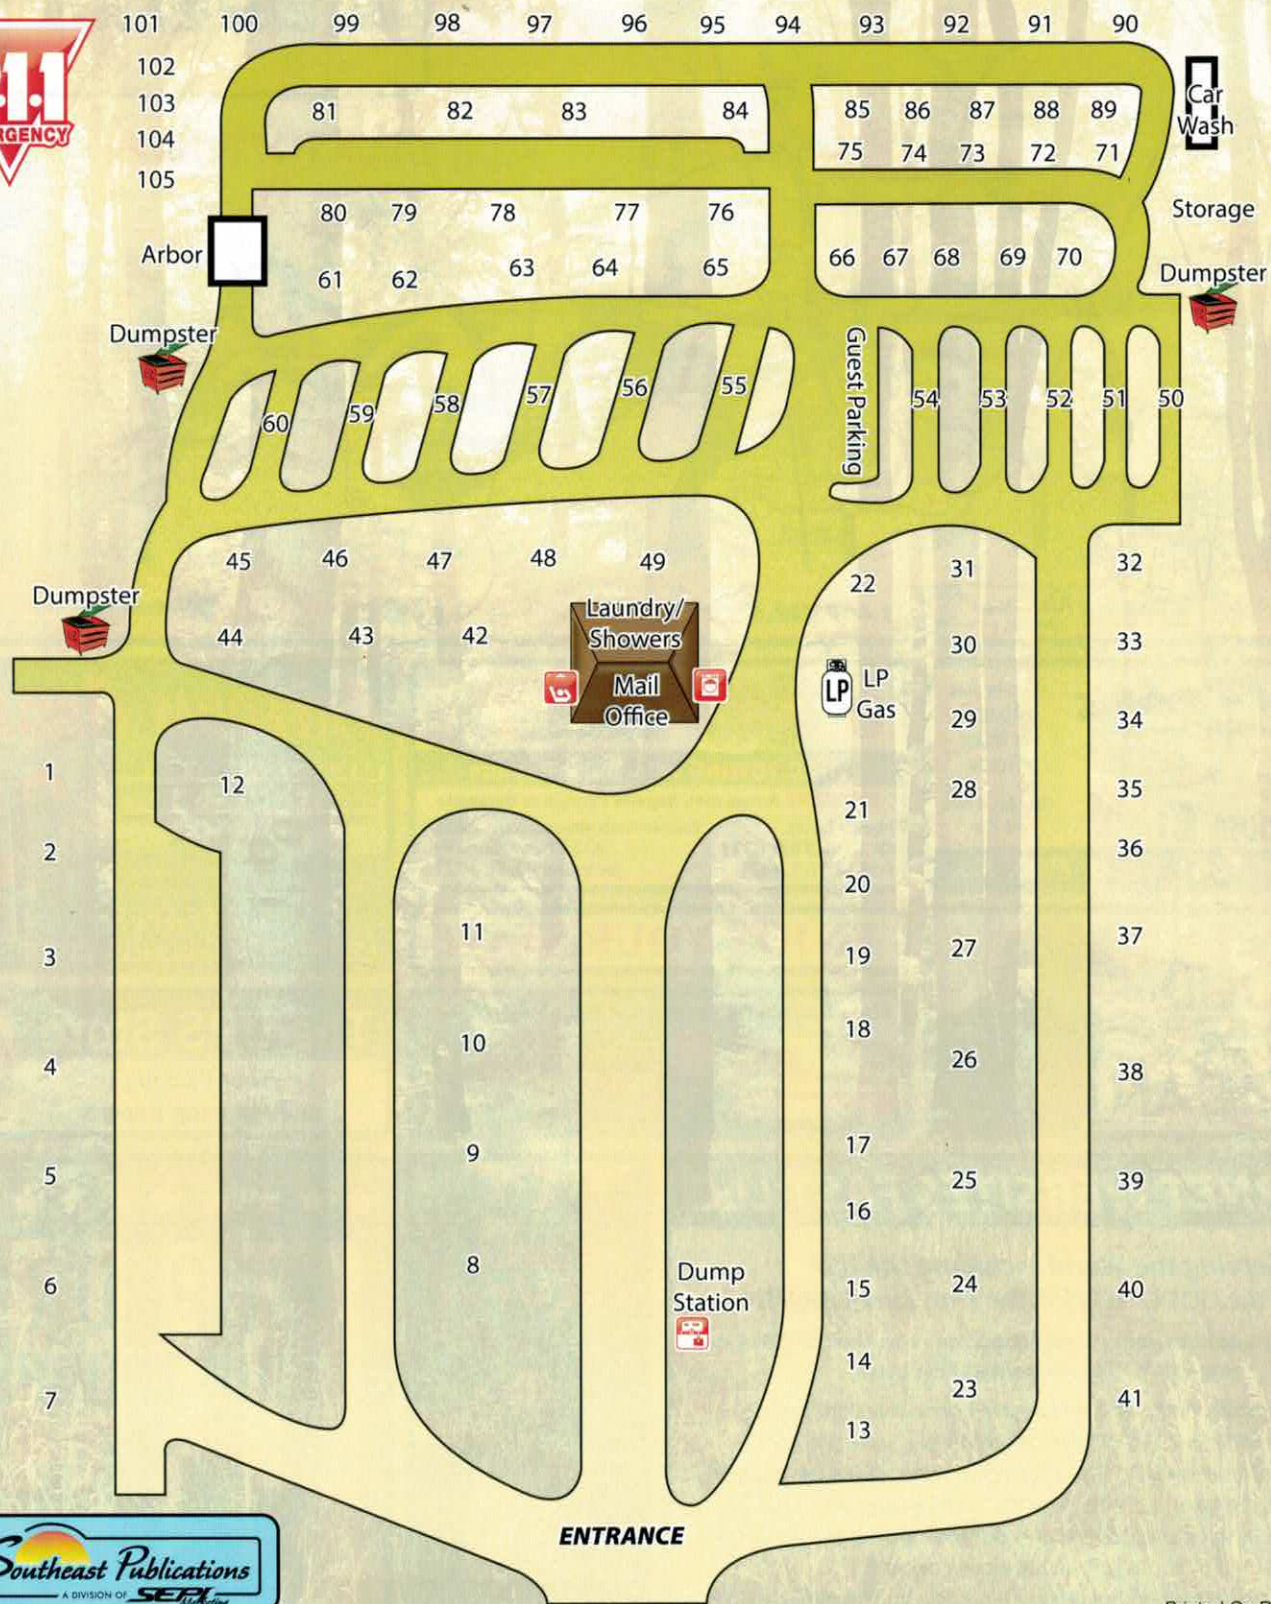

Big Tree RV Park

5221 Dunn Ave. • Jacksonville, FL 32218

904-768-7270 • bigtreervpark@gmail.com

All Rights Reserved © 2017

ENTRANCE

Dunn Avenue

Printed On Recycled Paper